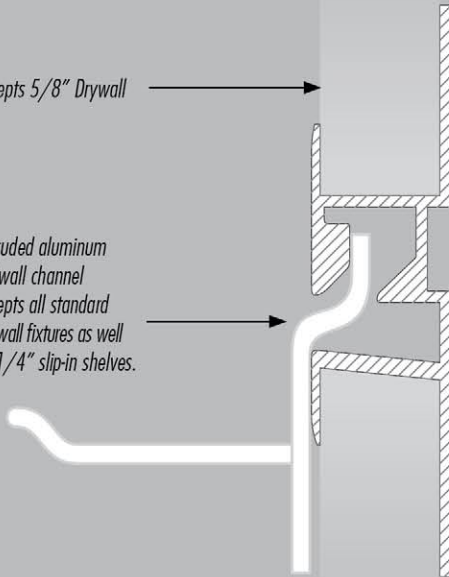

Accepts Both Floating Shelves & Slatwall Hardware

The V-Wall display system accepts both standard slatwall brackets AND floating, slip-in acrylic or glass shelves. V-Wall is supplied as an aluminum extrusion, ready to be embedded in 5/8" drywall but can be combined with other wall materials. It works well with laminate or veneer facings, keeping slot exposure to a minimum. V-Wall is compatible with energy efficient LED strip lighting (customer supplied & installed). Standard 96" lengths, raw mill finish, \$39.50 ea.

# V-WALL SYSTEM

Patent Number 8,602,227

Accepts 5/8" Drywall

Extruded aluminum slatwall channel accepts all standard slatwall fixtures as well as 1/4" slip-in shelves.

With customer supplied LED lighting.